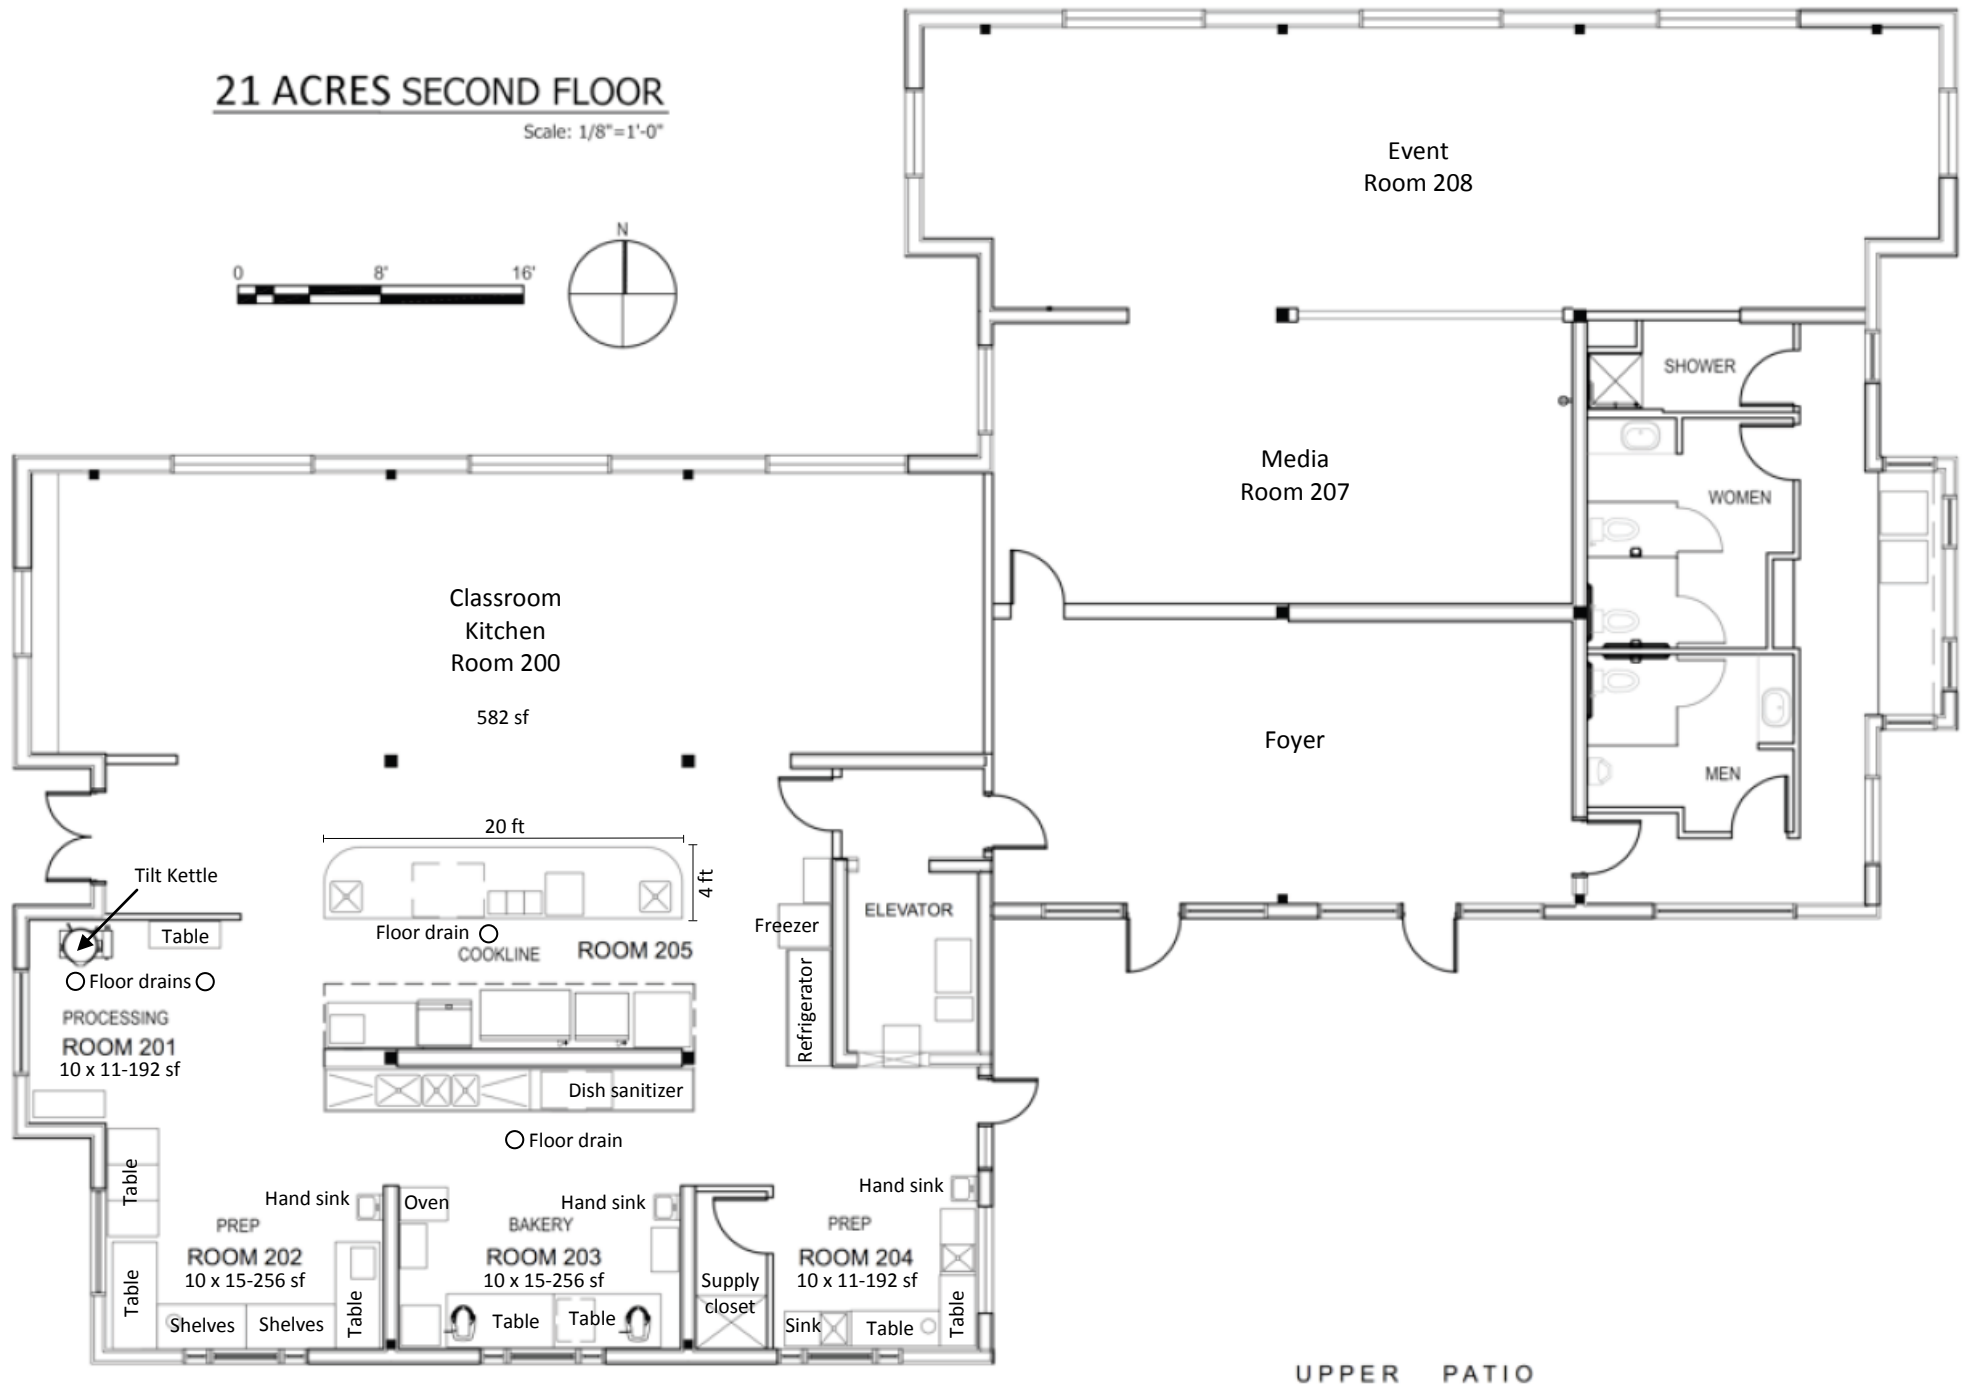

21 ACRES SECOND FLOOR

Scale: 1/8"=1'-0"

UPPER PATIO